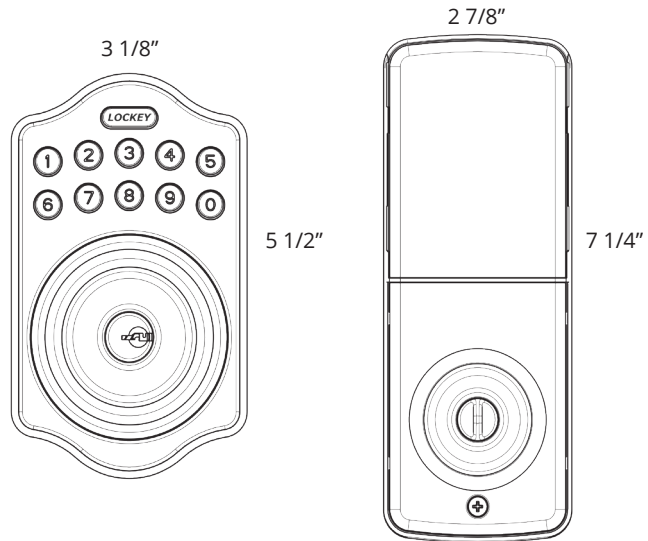

OPTIONS

Finish

- Antique Brass (AB)
- Bright Brass (BB)
- Satin Nickel (SN)
- Antique/Oil Rubbed Bronze (OIL)

One remote included

DIMENSIONS & SPECIFICATIONS

Exterior Dimensions:

- Length: 5 1/2"
- Width: 3 1/8"
- Depth: 2 1/2"

Interior Dimensions:

- Length: 7 1/4"
- Width: 2 7/8"
- Depth: 3 1/2"

Door Thickness: 1 3/8" to 1 3/4"

Door Prep Cross Bore: 2 1/8"

Door Prep Edge Bore: 1"

Material: Stainless steel

Latch: Adjustable

Cylinder: 5 pin Schlage keyway

Power: 4 AA Alkaline batteries

Keys Included: 2

Weather Resistant Exterior Lock Body

Inside Lock Body for Interior Use Only

ORDER #
E930 (Finish)