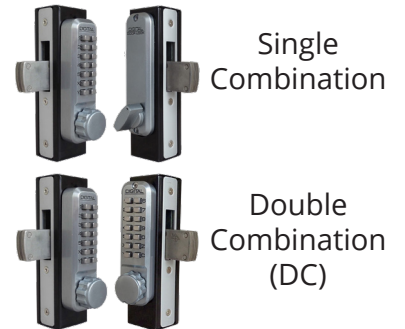

FEATURES

- Mechanical keyless narrow stile deadbolt lock
- Replaces Adams-Rite style lock systems
- Knob on exterior, thumb turn on interior (single combination)
- Knob on exterior & interior (double combination)
- Ideal for aluminum storefront doors and gates

OPTIONS

Finish

- Antique Brass (AB)
- Bright Brass (BB)
- Bright Chrome (BC)
- Jet Black (JB)
- Marine Grade (MG)
- Oil Rubbed Bronze (OIL)
- Satin Chrome (SC)
- Satin Nickel (SN)
- White (WH)

Combination Body

COMPATIBLE WITH

- GB950 Gate Box
- GB2900 LINX Box
- Narrow Stile Mounting Tabs (AR-2991-0965)

DIMENSIONS & SPECIFICATIONS

Dimensions:

- Length: 5 5/8"
- Width: 1 5/8"
- Depth: 1 5/8"

Total Coverage with Trim Plate:

- Length: 6"
- Width: 2"

Door Thickness: 1 1/8" to 2"

Fits doors up to 5" thick with Extension Kit

Backset: 1 1/8"

Material: Zinc-plated Steel

Teflon coated stainless steel interior components

Five-ply laminated steel bolt