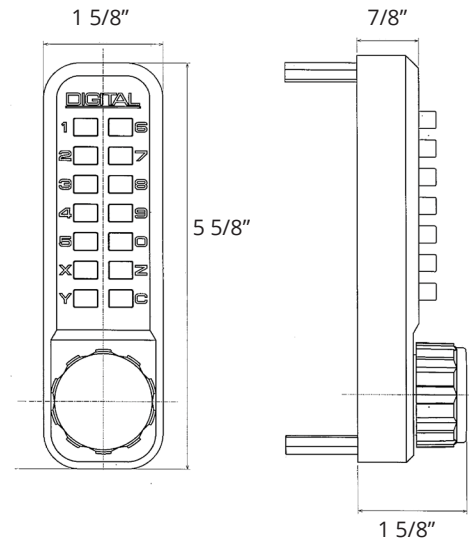

OPTIONS

2900 (Finish)

2900 (Finish) + Double Combination (DC)